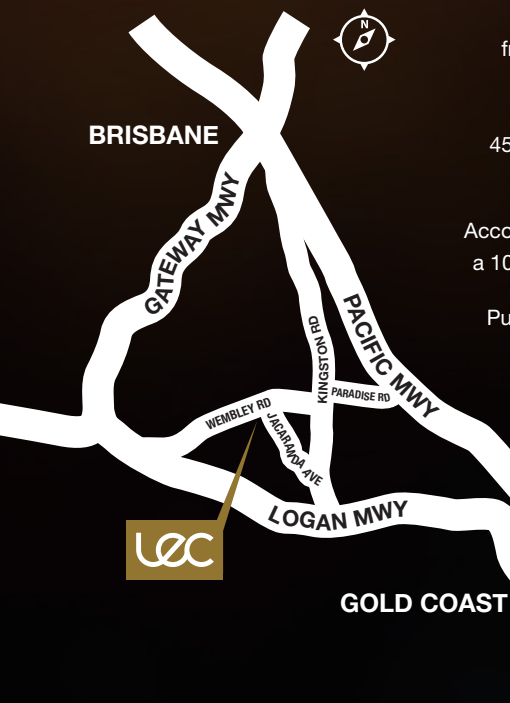

PHONE

07 3412 5626

ONLINE

LOGANENTERTAINMENTCENTRE.COM.AU

PLAN YOUR VISIT

The LEC is a 35 minute drive from Brisbane City, 40 minutes from the Brisbane Airport off Pacific Motorway Exit 23 and 45 minutes from the Gold Coast off Pacific Motorway Exit 24.

Accommodation is available within a 10 minute drive from the centre.

Public transport is also available to the LEC via bus, train (Woodridge Train Station), or taxi. Please visit translink.com.au to map your journey.