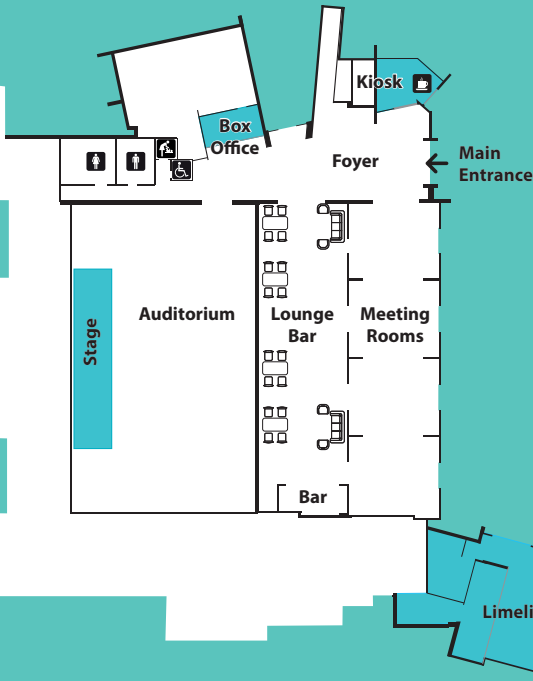

FUNCTION SPACES

AT LEC